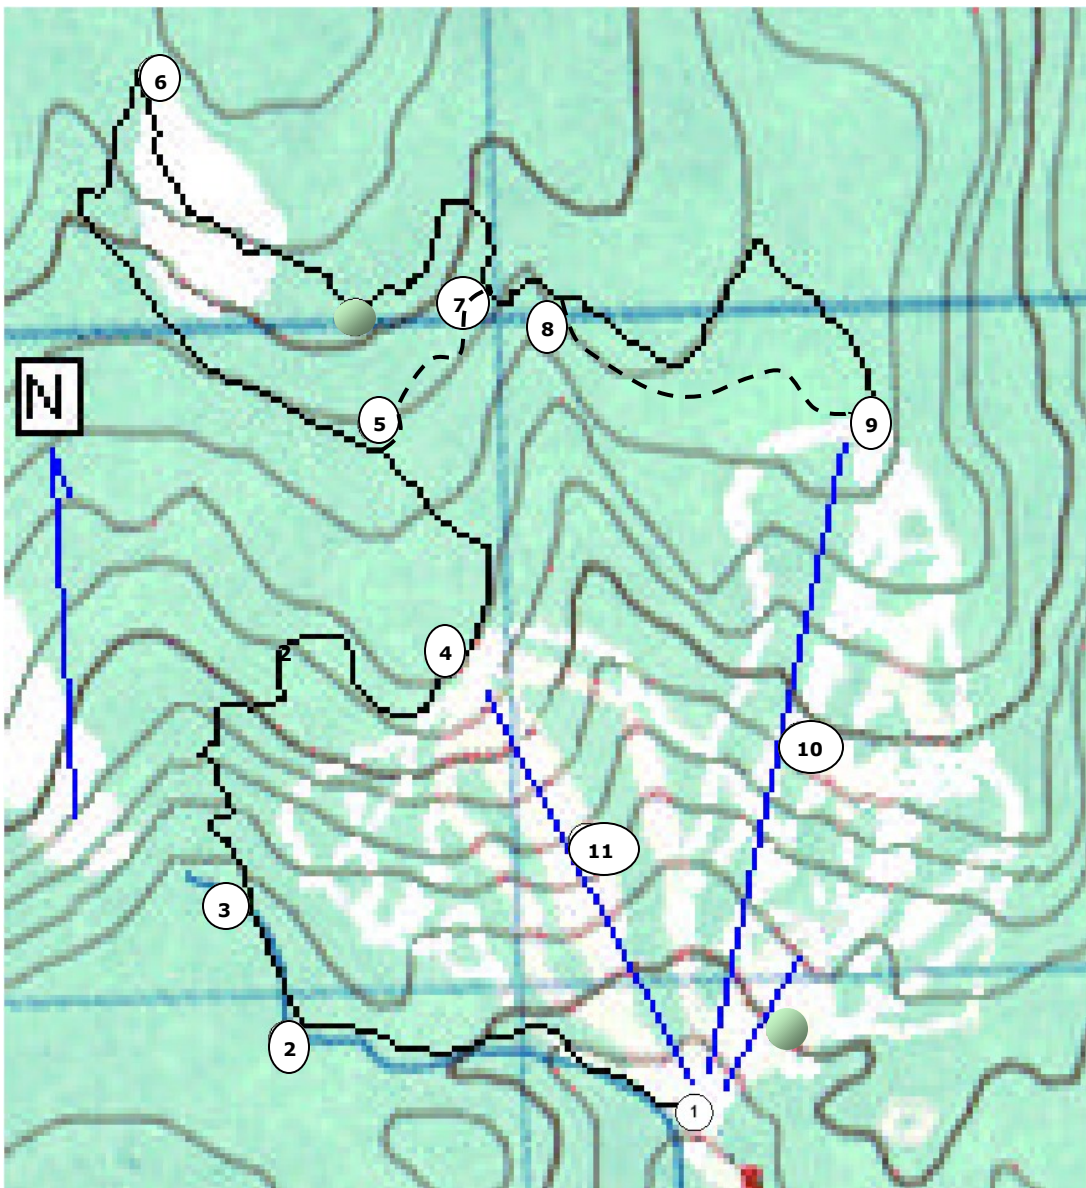

White Rabbit Snowshoe Race

Race Map

LEGEND

- ① Start of 10 km race
- Finish for 5 km and 10 km races
- ② Lower Loop Junction A
- ③ Lower Loop Junction B
- ④ Water Station at top of Double Chair Lift
- ⑤ Short Cut Junction - Continue on main trail
- ⑥ Mt. Last Junction - Continue on main trail - Do not go to Mt. Last
- ⑦ Short Cut Junction - Continue on main trail
- ⑧ 10 km Bypass - 10 km racers take this route.
- ⑨ Start of 5 km race
- 10 km racers now follow 5 km route
- ⑩ Triple Chair Lift
- 11 Double Chair Lift

Selah Outdoor Explorations

The UPS Store®

GROUSE RIVER

Cherry Pit on the Mountain Cafe

GORMAN
The Finest Boards